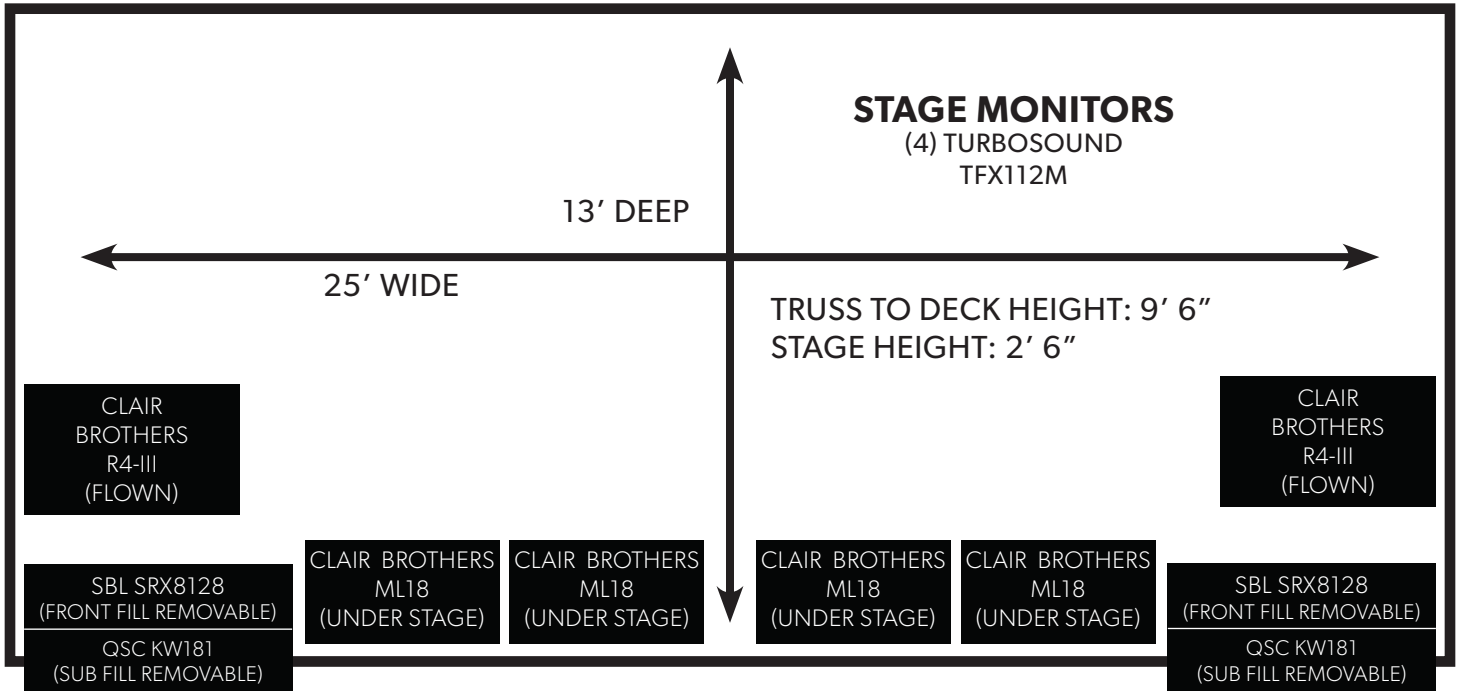

21+

NOTIFY IN ADVANCE IF
ARTIST IS UNDER 21

HI-FI IS A NON-SMOKING VENUE

1043 Virginia Ave. #4 Indianapolis | 317-986-7100

GREEN ROOM BACKSTAGE

NO SHOWERS
NO LAUNDRY
NO SHORE POWER